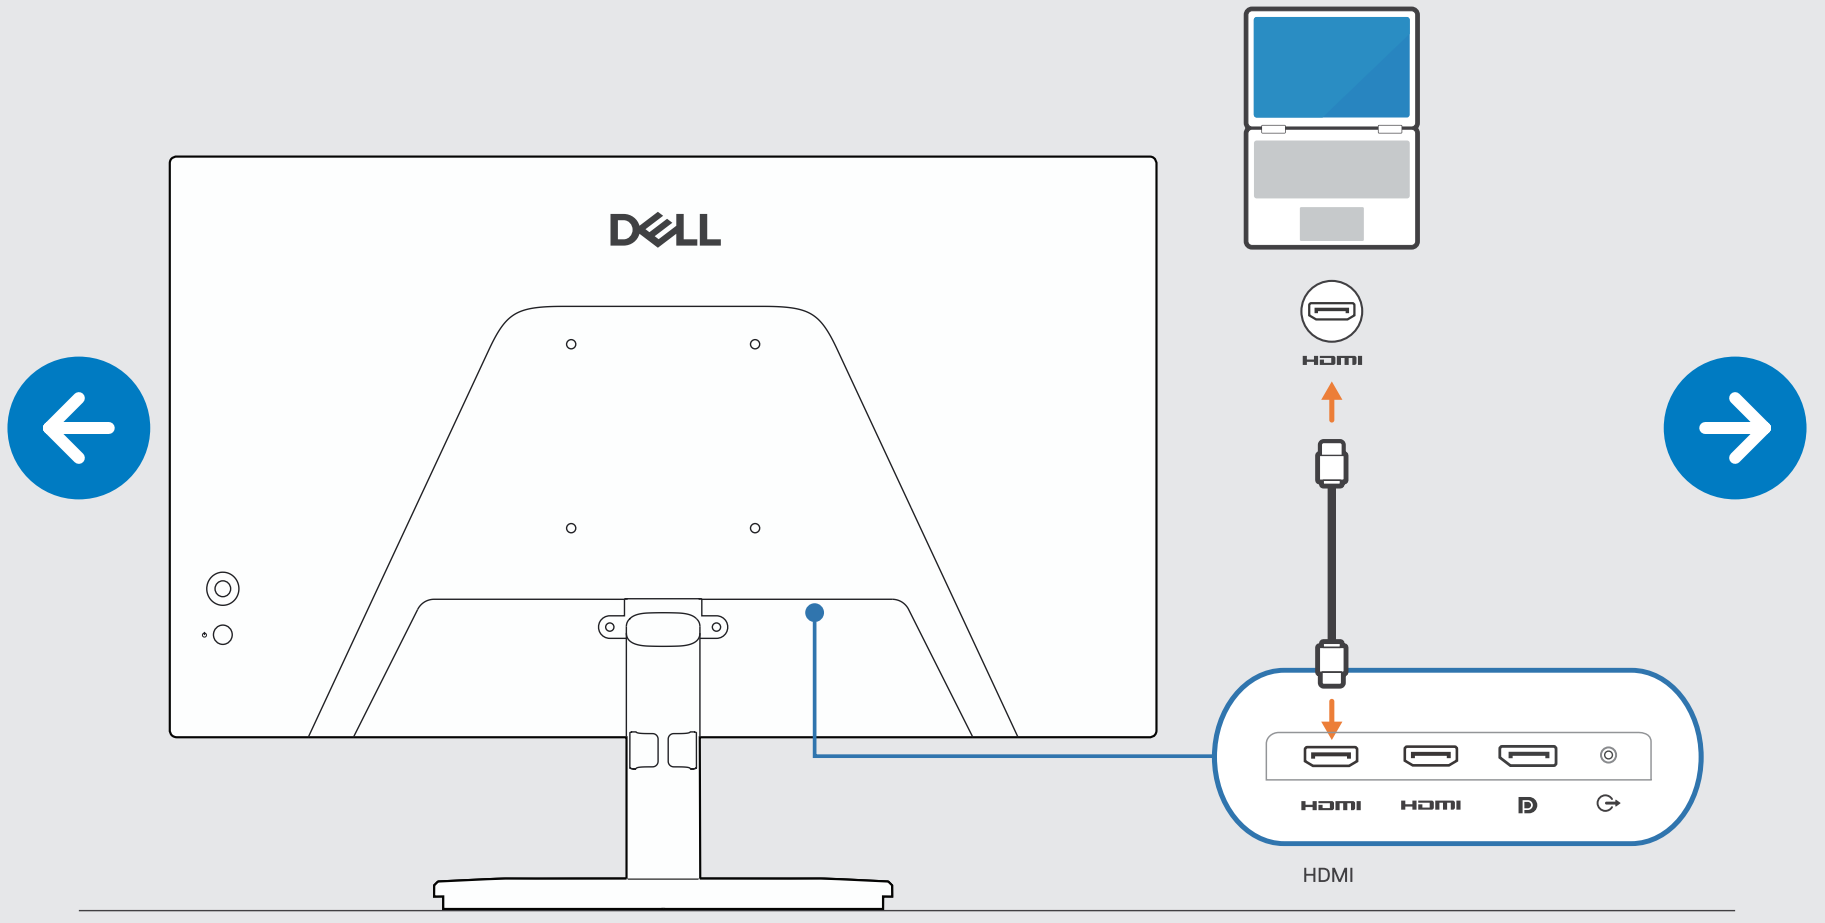

Dell 24 200Hz Monitor

SE2425HG

Dell 27 200Hz Monitor

SE2725HG

Quick Start Guide

1

5°

21°