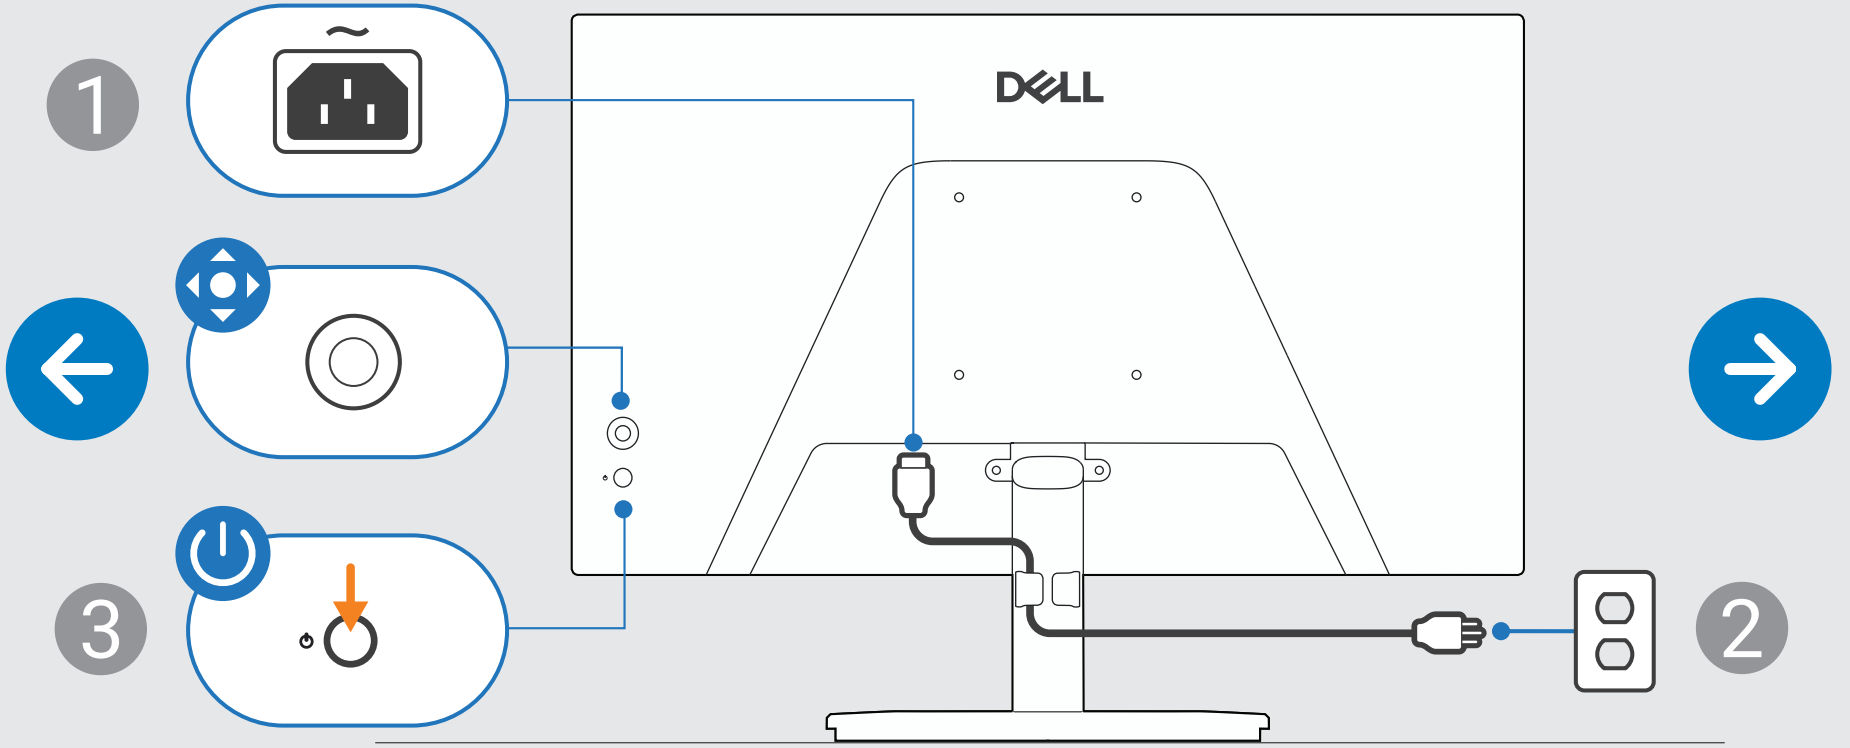

Dell 24 200Hz Monitor

SE2425HG

Dell 27 200Hz Monitor

SE2725HG

Quick Start Guide

1

5°

21°